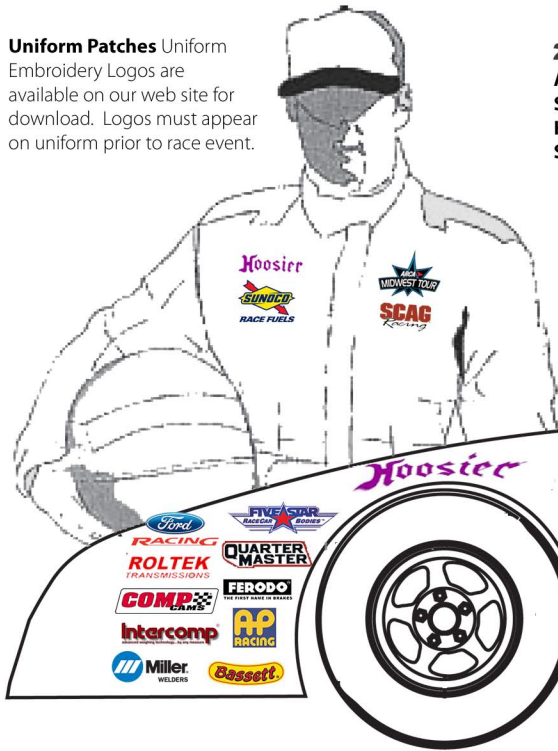

**Uniform Patches** Uniform Embroidery Logos are available on our web site for download. Logos must appear on uniform prior to race event.

**2015 ARCA MIDWEST TOUR DRIVER UNIFORM LAYOUT**

**ARCA MIDWEST TOUR** Left Chest - Top  
**SCAG** Left Chest - Bottom  
**HOOSIER** Right Chest - Top  
**SUNOCO** Right Chest - Middle

**AUTOMOBILE RACING CLUB OF AMERICA  
MIDWEST TOUR**

PRESENTED BY  
**SCAG**  
*Racing*

DISPLAY OF LAST NAME IS RECOMMENDED

**2015 ARCA MIDWEST TOUR CONTINGENCY DECAL LAYOUT**

**DOOR AND ROOF NUMBER  
SIZE REQUIREMENTS**  
Door 24" Tall x 3" Thick  
Roof 30" Minimum Tall x 3" Thick