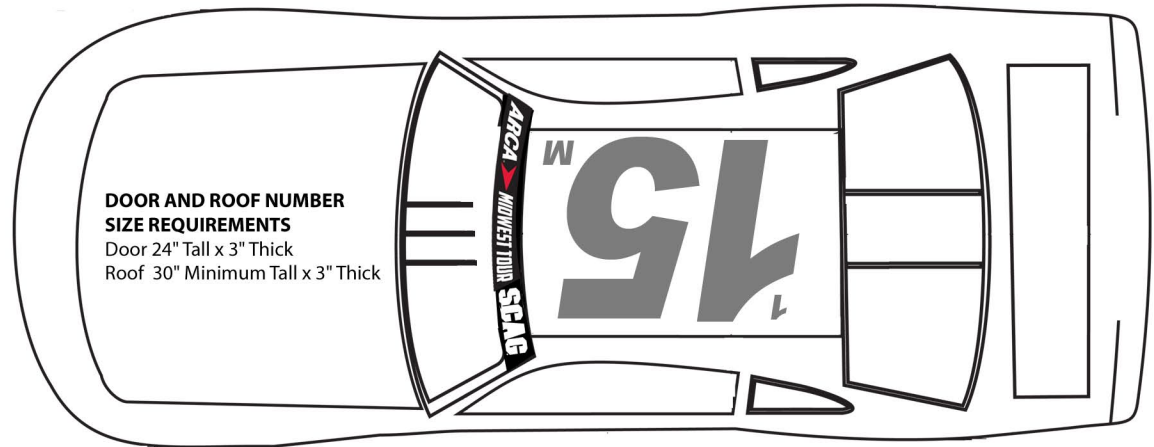

**Uniform Patches** Uniform Embroidery Logos are available on our web site for download. Logos must appear on uniform prior to race event.

**2015 ARCA MIDWEST TOUR DRIVER UNIFORM LAYOUT**

**ARCA MIDWEST TOUR** Left Chest - Top  
**SCAG** Left Chest - Bottom  
**HOOSIER** Right Chest - Top  
**SUNOCO** Right Chest - Middle

**AUTOMOBILE RACING CLUB OF AMERICA  
MIDWEST TOUR**

PRESENTED BY  
**SCAG**  
*Racing*

DISPLAY OF LAST NAME IS RECOMMENDED

**2015 ARCA MIDWEST TOUR CONTINGENCY DECAL LAYOUT**

**DOOR AND ROOF NUMBER  
SIZE REQUIREMENTS**  
Door 24" Tall x 3" Thick  
Roof 30" Minimum Tall x 3" Thick